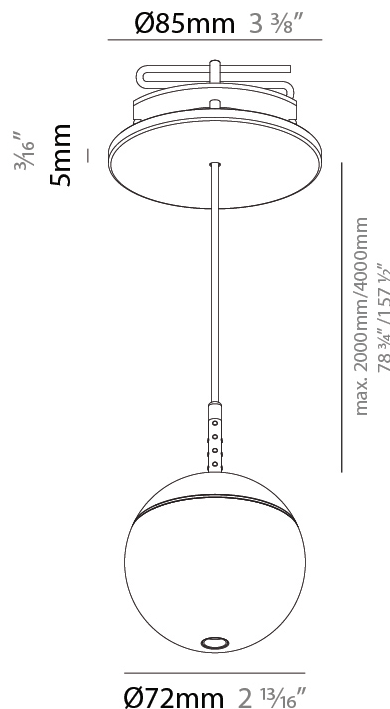

ELECTRICAL

Lamp Type: LED (Zhaga Standard)
Input Wattage (W): 6.6
Total Output Wattage (W): 6
Dimming: Tri-Mode (Non-Dimming and Phase Dimming (120Vac only) and 0-10V Dimming)
Driver Included: Yes
Driver Location: External
Driver Type: Constant Current - Universal
Driver Class: Class 2
Housing: ENCP3 w/Quick Connect
Input Voltage (V): 120 - 277
Constant Current (MA): 500

LED

Number of LEDs: 1
Color Temperature (°K): 2700 / 3000 / 4000
Max. Delivered Lumen (lm): 270 / 290 / 310
CRI: >90 CRI
Efficiency (%): 60
Lamp Life (hrs): 50000

OPTICAL

Optic°: 55

RATINGS AND CERTIFICATIONS

Certified By: Certified for North American Standards www.zaneen.com

Applying international specifications by adding 'INT' at the end of the existing Model #. For assistance on 'custom' specifications, contact zteam@zaneen.com. In a constant effort to supply the best product, we reserve the right to change specifications or materials without notice. The most recent specification sheets are found at zaneen.com

PROJECT _____

TYPE _____

SPECIFIER _____

QUANTITY _____

DATE _____