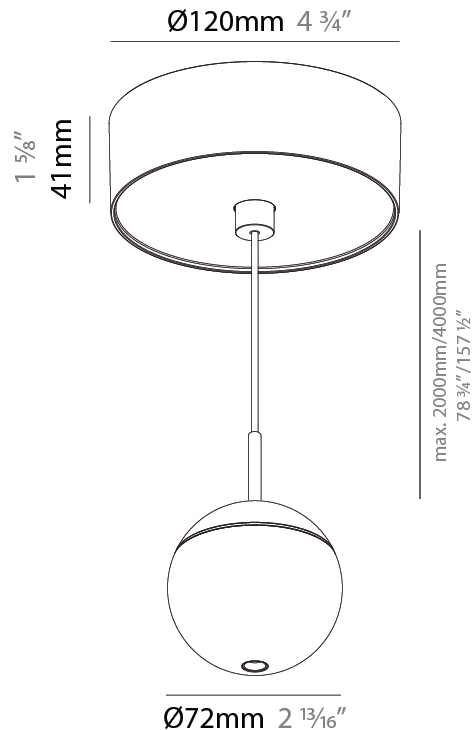

PHYSICAL

Shape: Round
Diameter (mm): 72
Diameter (in): 2 ¹³/₁₆
Height (mm): 72
Height (in): 2 ¹³/₁₆
Max. Overall Height (mm): 2072
Max. Overall Height (in): 81 ³/₁₆
Light Distribution: Downlight
Weight (kg): 0.76
Weight (lbs): 1.676
Diffuser: Shine Ring - White / Yellow / Orange / Red / Blue / Green
Fixture Finish: SSR / BKV / CWI / CRY / HAB / UFT / ITA / RUA / FTG / MYG / LOD / PUS / FRO / FUP / KIA / POP / BLS / SPG / MEY / GOH / GUM / CHC / COM / ABZ / JAG / OBR / MOS / ROR
Fixture Material: Aluminum Die Cast
Cable Details: 2000mm or 4000mm Cable - Color Options: Black / White / Orange / Red / Green

ELECTRICAL

Lamp Type: LED (Zhaga Standard)
Input Wattage (W): 6.6
Total Output Wattage (W): 6
Dimming: Tri-Mode (Non-Dimming and Phase Dimming (120Vac only) and 0-10V Dimming)
Driver Included: Yes
Driver Location: External
Driver Type: Constant Current - Universal
Driver Class: Class 2
Housing: ENCP3 w/quick connect
Input Voltage (V): 120 - 277
Constant Current (MA): 500

LED

Number of LEDs: 1
Color Temperature (°K): 2700 / 3000 / 4000
Max. Delivered Lumen (lm): 270 / 290 / 310
CRI: >90 CRI
Efficiency (%): 60
Lamp Life (hrs): 50000

OPTICAL

Optic°: 55

RATINGS AND CERTIFICATIONS

Certified By: Certified for North American Standards
IP rating: IP20

PROJECT
TYPE
SPECIFIER
QUANTITY
DATE